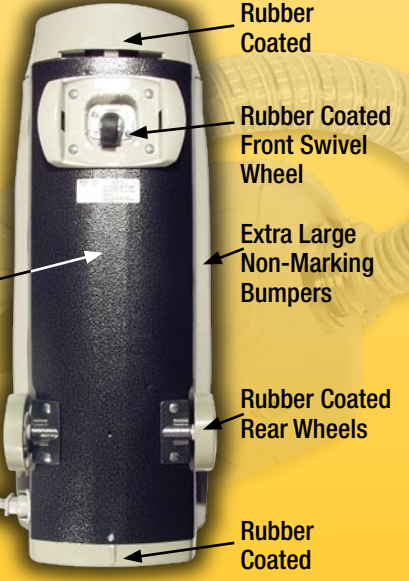

# PE5000 PE5000

PE5000

**JohnnyVac**  
introduces a metal  
body canister  
machine with  
**15" geared power  
nozzle**

Large Telescopic Wand - 42"

14" Crevice Tool

12" Horse Hair Floor  
Brush with wide mouth

Double Row  
Bristles for rug  
and floor  
cleaning

6' Wire-Reinforced Electric Hose  
W/360° Swivel Handle.  
Fingertip for on/off Switch  
for Power Nozzle

21st Century  
Ametek Advantek  
Powered Motor  
**WOW!!**  
125" waterlift

Easy Step-on  
On/Off Switch

All Chrome  
trimming for  
Attractive Look

Easy tool storage  
holder (holds  
Combination Dust  
Brush and Crevice  
Tool)

**Back Lock-out  
Switch**  
(if bag is not installed  
properly, the machine  
will not turn on)

Durable  
Metal  
Body

Large excellent  
quality  
cordwinder cord  
Easy locking  
Easy retraction

Rubber  
Coated

Rubber Coated  
Front Swivel  
Wheel

Extra Large  
Non-Marking  
Bumpers

Rubber Coated  
Rear Wheels